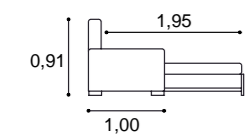

1,13 - colchão 0,70   2,03 - 2x colchão 0,70   1,83 - colchão 1,40
1,23 - colchão 0,80   2,23 - 2x colchão 0,80
1,33 - colchão 0,90   2,43 - 2x colchão 0,90

- SOFÁ CAMA.
- COLCHÃO DE ESPUMA COM 11CM DE ALTURA.
- OPÇÕES:
  STANDARD - COLCHÃO DE 195X140CM.
  SINGLE - COLCHÃO DE 195X70, 195X80 OU 195X90CM.
  DUPLO - 2 COLCHÕES DE 195X70, 195X80 OU 195X90CM.

- Sofa bed.
- Foam mattress with 11cm height.
- Options:
  Standard - 195x140cm mattress.
  Single - mattress 195x70, 195x80 or 195x90cm.
  Double - 2 mattresses of 195x70, 195x80 or 195x90cm.

- Canapé lit.
- Matelas de mousse hauteur 11cm.
- Options:
  Standard - matelas 195x140cm.
  Simple - matelas 195x70, 195x80 ou 195x90cm.
  Double - 2 matelas de 195x70, 195x80 ou 195x90cm.