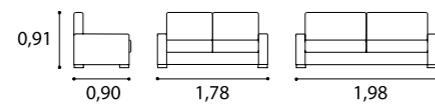

MÓNIKA 3+2

by SYLVAINJOLYDESIGN

Laurinj