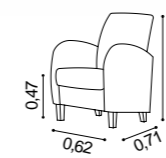

FRANK

- BASE METÁLICA ROTATIVA.
- Rotating metallic base.
- Base de métal rotatif.

KAREN

- BASE METÁLICA ROTATIVA.
- Rotating metallic base.
- Base de métal rotatif.

BENT

MELVIN+PUFF

STICK *

STAR *

CUPIDO

*
• PÉS DISPONÍVEIS APENAS EM WENGUÉ E CEREJEIRA.
• Feet available only in wengué and cherry wood.
• Pieds uniquement disponibles en wengué et merisier.