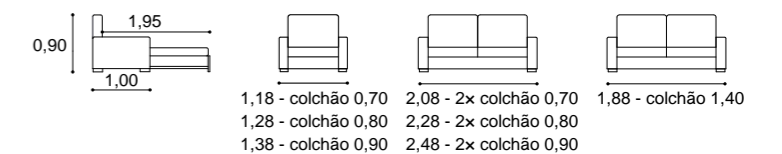

- Sofa bed.
- Foam mattress with 11cm height.
- Options:
Standard - 195x140cm mattress
Single - mattress 195x70, 195x80 or 195x90cm.
Double - 2 mattresses of 195x70, 195x80 or 195x90cm.

- Canapé lit.
- Matelas de mousse hauteur 11cm.
- Options:
Standard - matelas 195x140cm.
Simple - matelas 195x70, 195x80 ou 195x90cm.
Double - 2 matelas de 195x70, 195x80 ou 195x90cm.