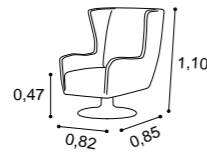

KAREN

- BASE METÁLICA ROTATIVA.
- Rotating metallic base.
- Base de métal rotatif.