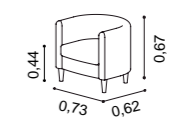

*
• PÉS DISPONÍVEIS APENAS EM WENGUÉ E CEREJEIRA.
• Feet available only in wengué and cherry wood.
• Pieds uniquement disponibles en wengué et merisier.