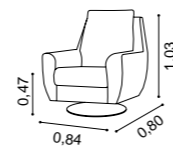

FRANK

- BASE METÁLICA ROTATIVA.
- Rotating metallic base.
- Base de métal rotatif.

KAREN

- BASE METÁLICA ROTATIVA.
- Rotating metallic base.
- Base de métal rotatif.

BENT

MELVIN+PUFF

STICK *

STAR *

CUPIDO

*
• PÉS DISPONÍVEIS APENAS EM WENGUÉ E CEREJEIRA.
• Feet available only in wengué and cherry wood.
• Pieds uniquement disponibles en wengué et merisier.