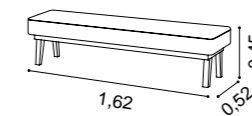

GLAM*

- • CONSULTE COLEÇÃO TECIDOS LOURINI. PÉS DISPONÍVEIS: WENGUÉ, NOGUEIRA, BRANCO E CEREJEIRA.
- Consult Lourini fabrics collection. Feet available: wengué, walnut, white and cherry wood.
- Consulter la collection de tissus Lourini. Pieds disponibles: wengué, noyer, blanc et merisier.