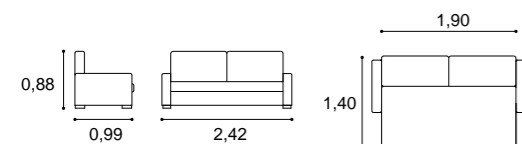

NOVIDADE

Lourini

- SOFÁ CAMA.
- Sofa bed.
- Canapé avec lit.