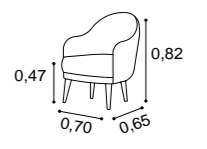

NOVIDADE

GIRO

Lourini

• CONSULTE COLEÇÃO TECIDOS LOURINI.
PÉS DISPONÍVEIS: WENGUÉ, NOGUEIRA, BRANCO E CEREJEIRA

• Consult Lourini fabrics collection.
Feet available: wengué, walnut, white and cherry wood

• Consulter la collection de tissus Lourini.
Pieds disponibles: wengué, noyer, blanc et merisier.