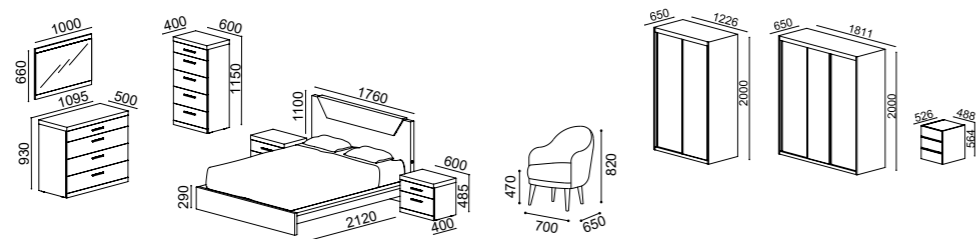

QUARTO CASAL

MÓNACO CEREJEIRA