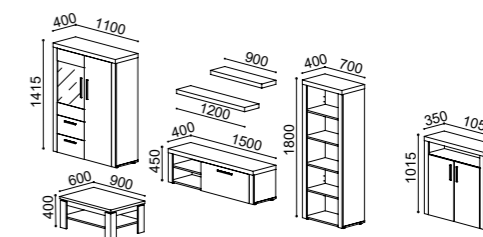

SALA ESTAR 1